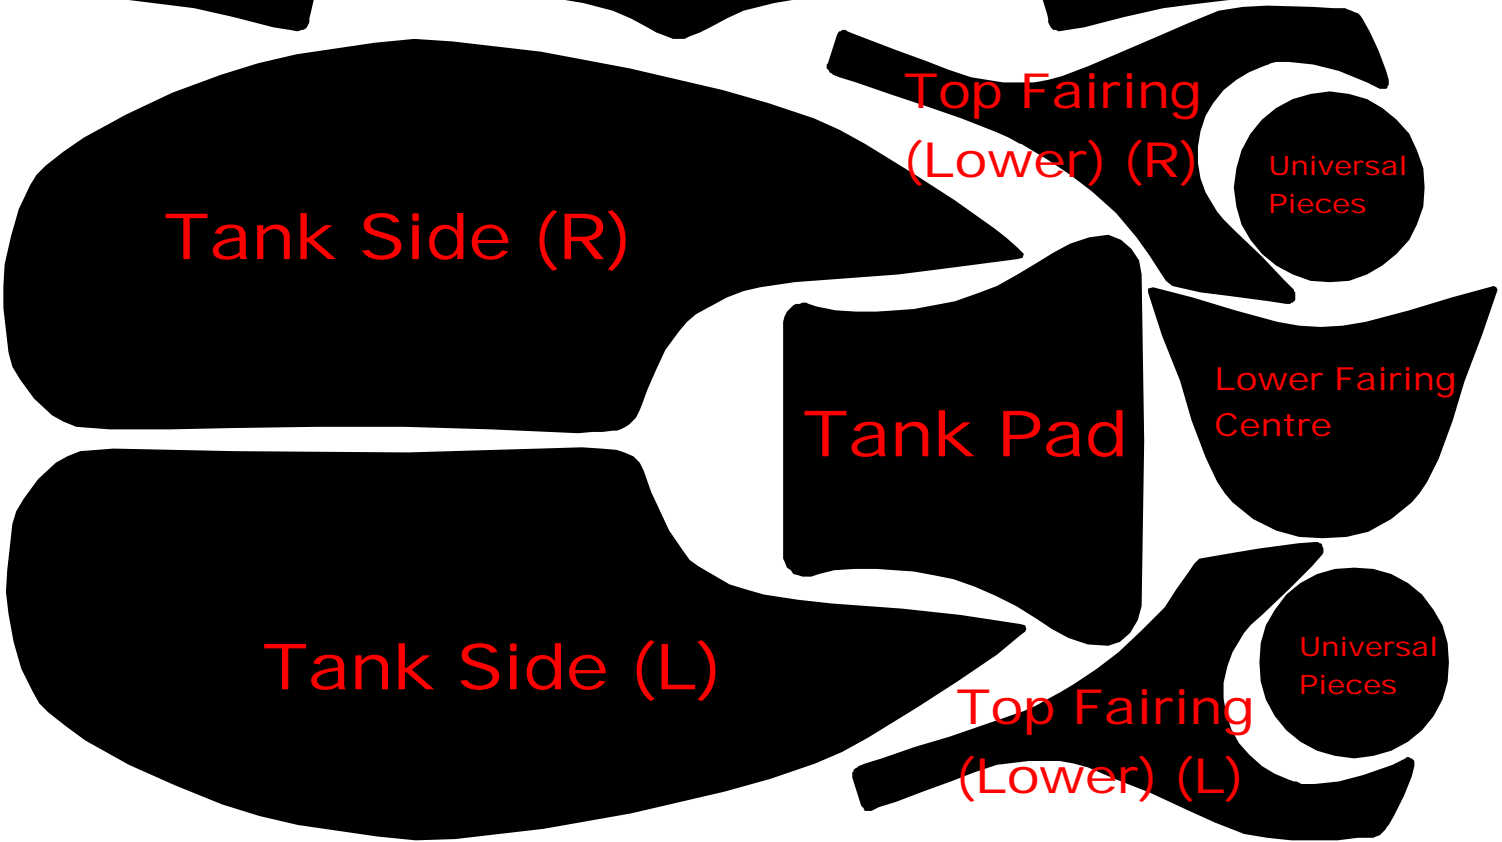

Aprilia

RS125

Headlamp

Top Fairing
(Centre)

Universal
Pieces

Tank Side (R)

Top Fairing
(Lower) (R)

Universal
Pieces

Tank Pad

Lower Fairing
Centre

Tank Side (L)

Top Fairing
(Lower) (L)

Universal
Pieces