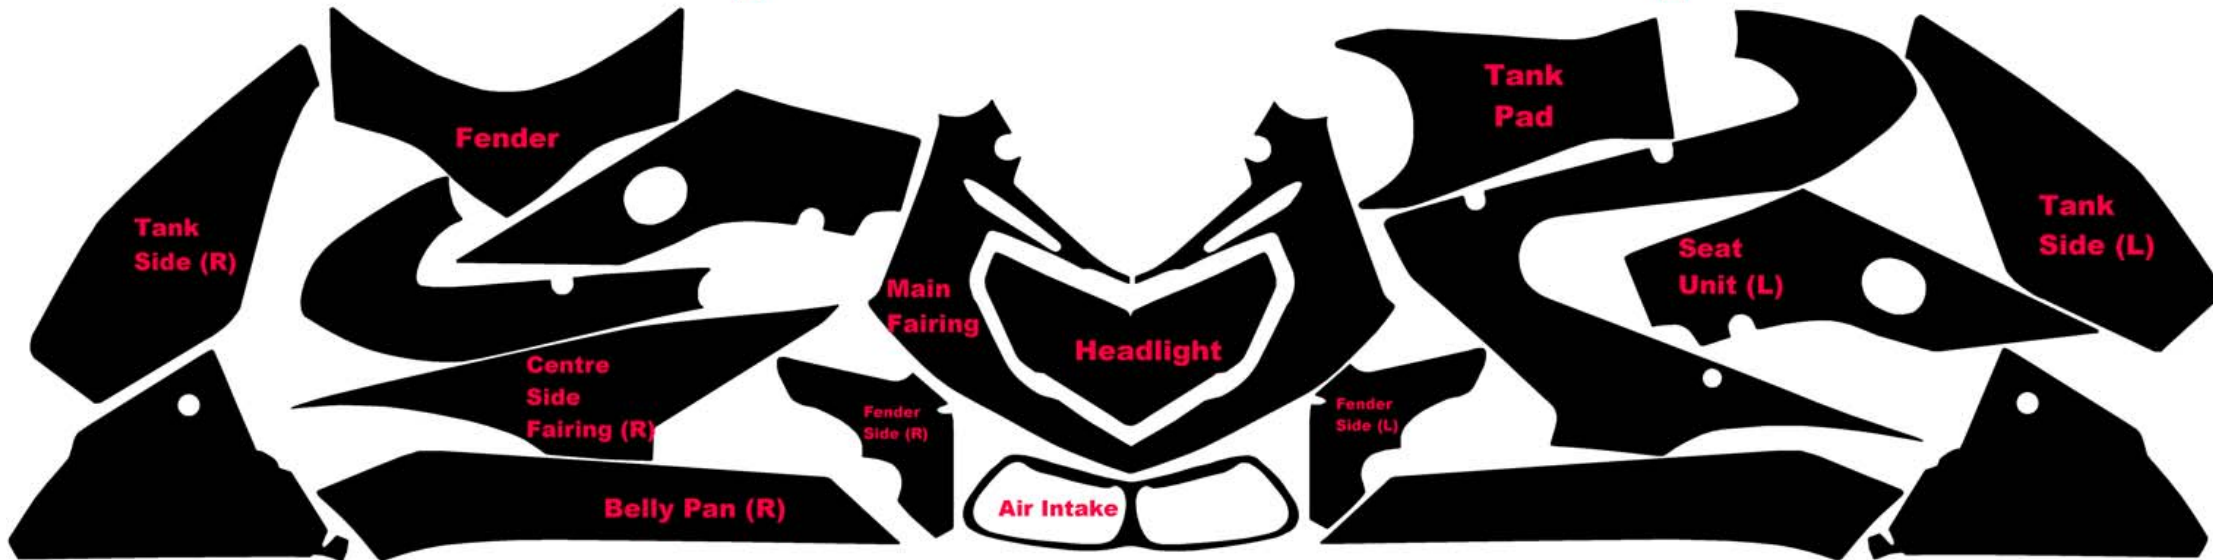

BMW HP2 Sport 2008- completo

INSTALLATION NOTES

TANK PAD - Start at fuel cap & fix in direction of seat.

AIR INTAKE - Apply with neat water & start/fix in centre & tension sides to fit.

TOP SIDE FAIRING - Start at top of the fuel tank.